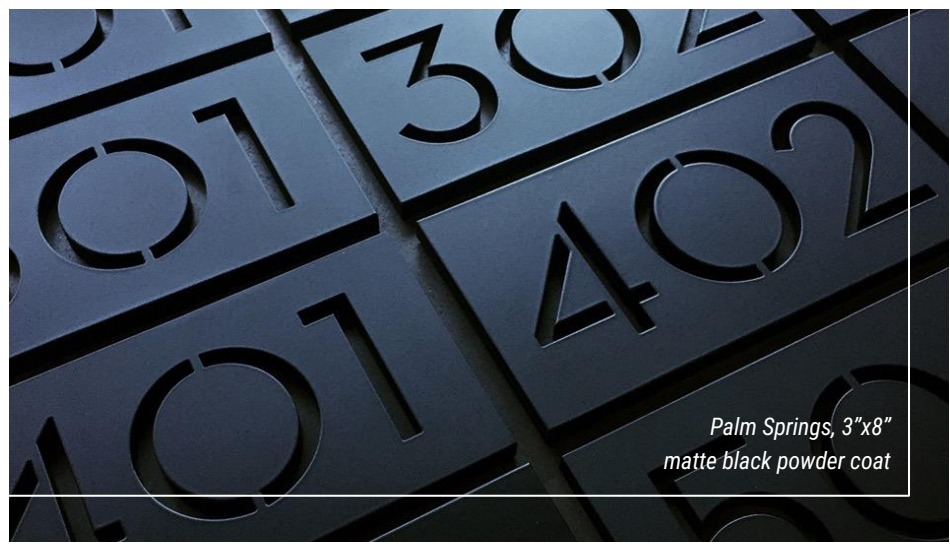

*Palm Springs, 3"x8"
matte black powder coat*