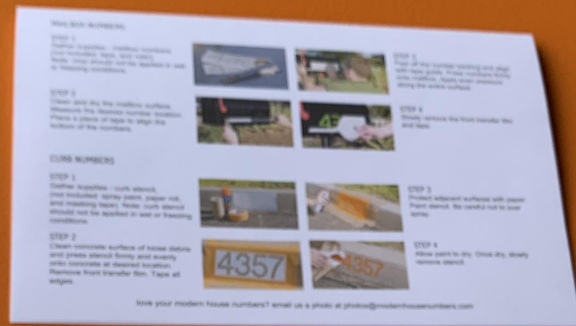

Exterior-Grade Decals

vinyl sizes:

- 1"
- 2"
- 3"
- 4"
- 6"
- 8"
- 12"