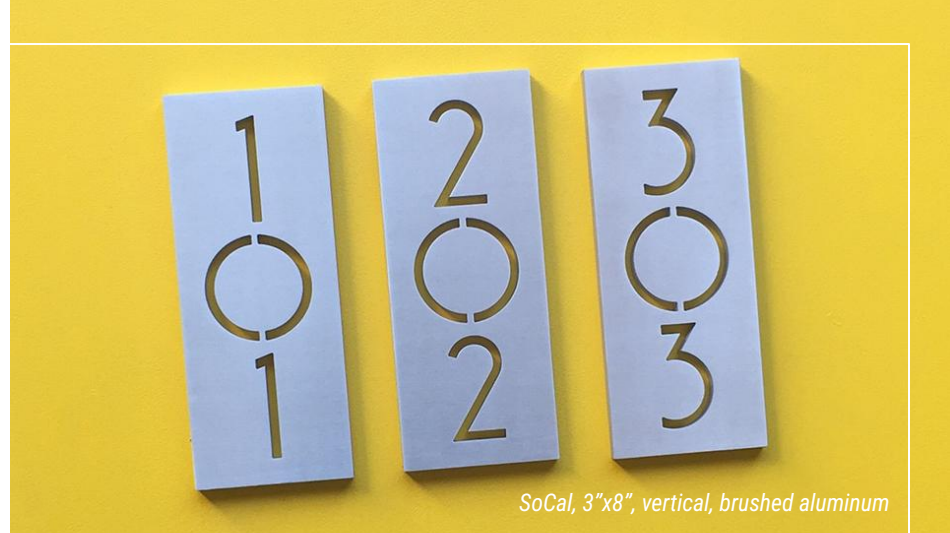

*SoHo, 12"  
white powder coat*

*Palm Springs, 6"  
matte black powder coat*

QuickShip Numbers, Letters + Symbols

31904

*Palm Springs, 8"  
brushed aluminum*

5733

*Palm Springs, 4"x11", vertical,  
brushed aluminum*