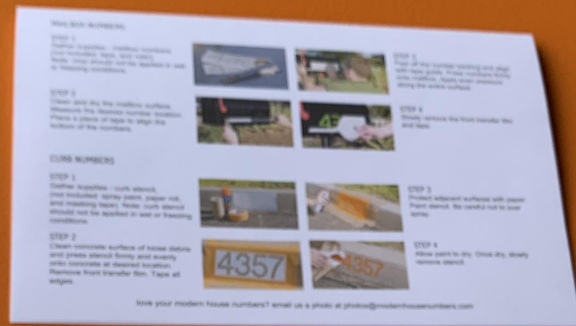

Customization

THE
MARQUEE
ON 5TH

custom monument sign, 7' x 12"
brushed aluminum

Rincon

AIR CONDITIONING & HEATING CO.

"Since 1958"

custom logo, 15" x 6"
brushed aluminum

custom logo, 6" x 6"
matte brass powder coat

Exterior-Grade Decals

Palm Springs, 2" decal, white

Palm Springs, 6" decal, orange

vinyl sizes:

- 1"
- 2"
- 3"
- 4"
- 6"
- 8"
- 12"

SoCal, 4" decal, black

Helpful online resources.

The screenshot shows the 'RESOURCES' section of the Modern House Numbers website. At the top, there is a navigation bar with 'SHOP', 'GALLERY', 'LEARN', 'COMMERCIAL', and 'ABOUT'. Below the navigation, the 'RESOURCES' title is centered. A large image shows a person holding a large white number '5'. To the right of the image, the text reads: 'Need design advice? We can help. For design tips and more inspiration, preview our Design Guides or browse our Case Studies. For detailed product information and dimensional information for installation accuracy, consult our Product and Technical Specifications. If you need additional design support, [contact us](#) anytime.'